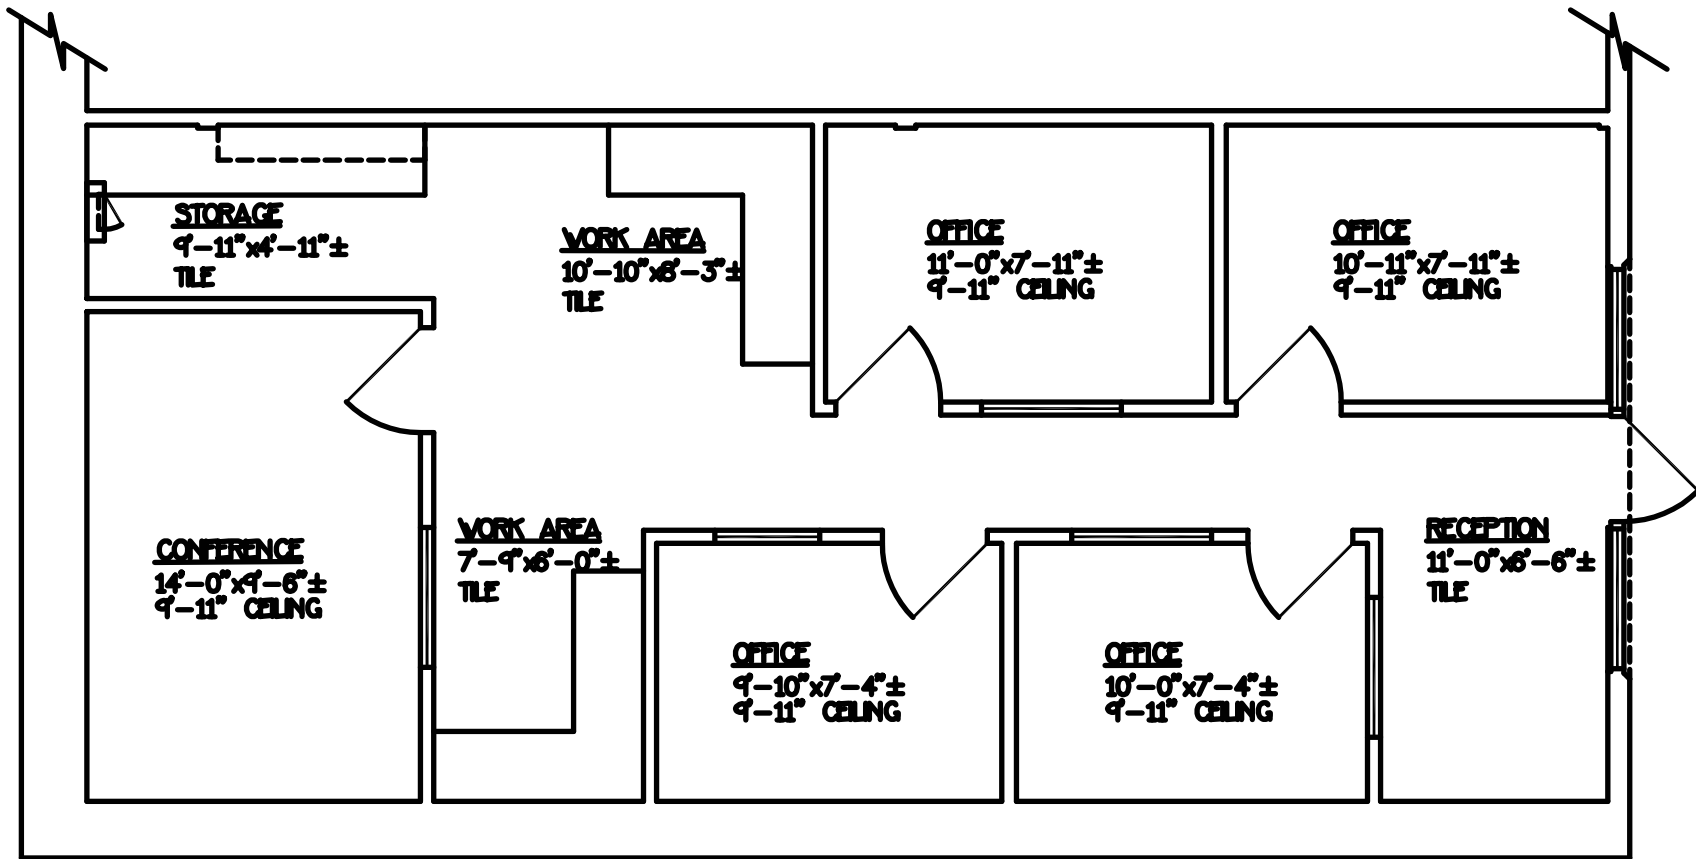

SCOTT THROCKMORTON, SIOR

SCOTT@ARGUSINVESTMENTREALTY.COM

505.855.7602

STACEY NENNINGER, CCIM

STACEY@ARGUSINVESTMENTREALTY.COM

505.855.7608