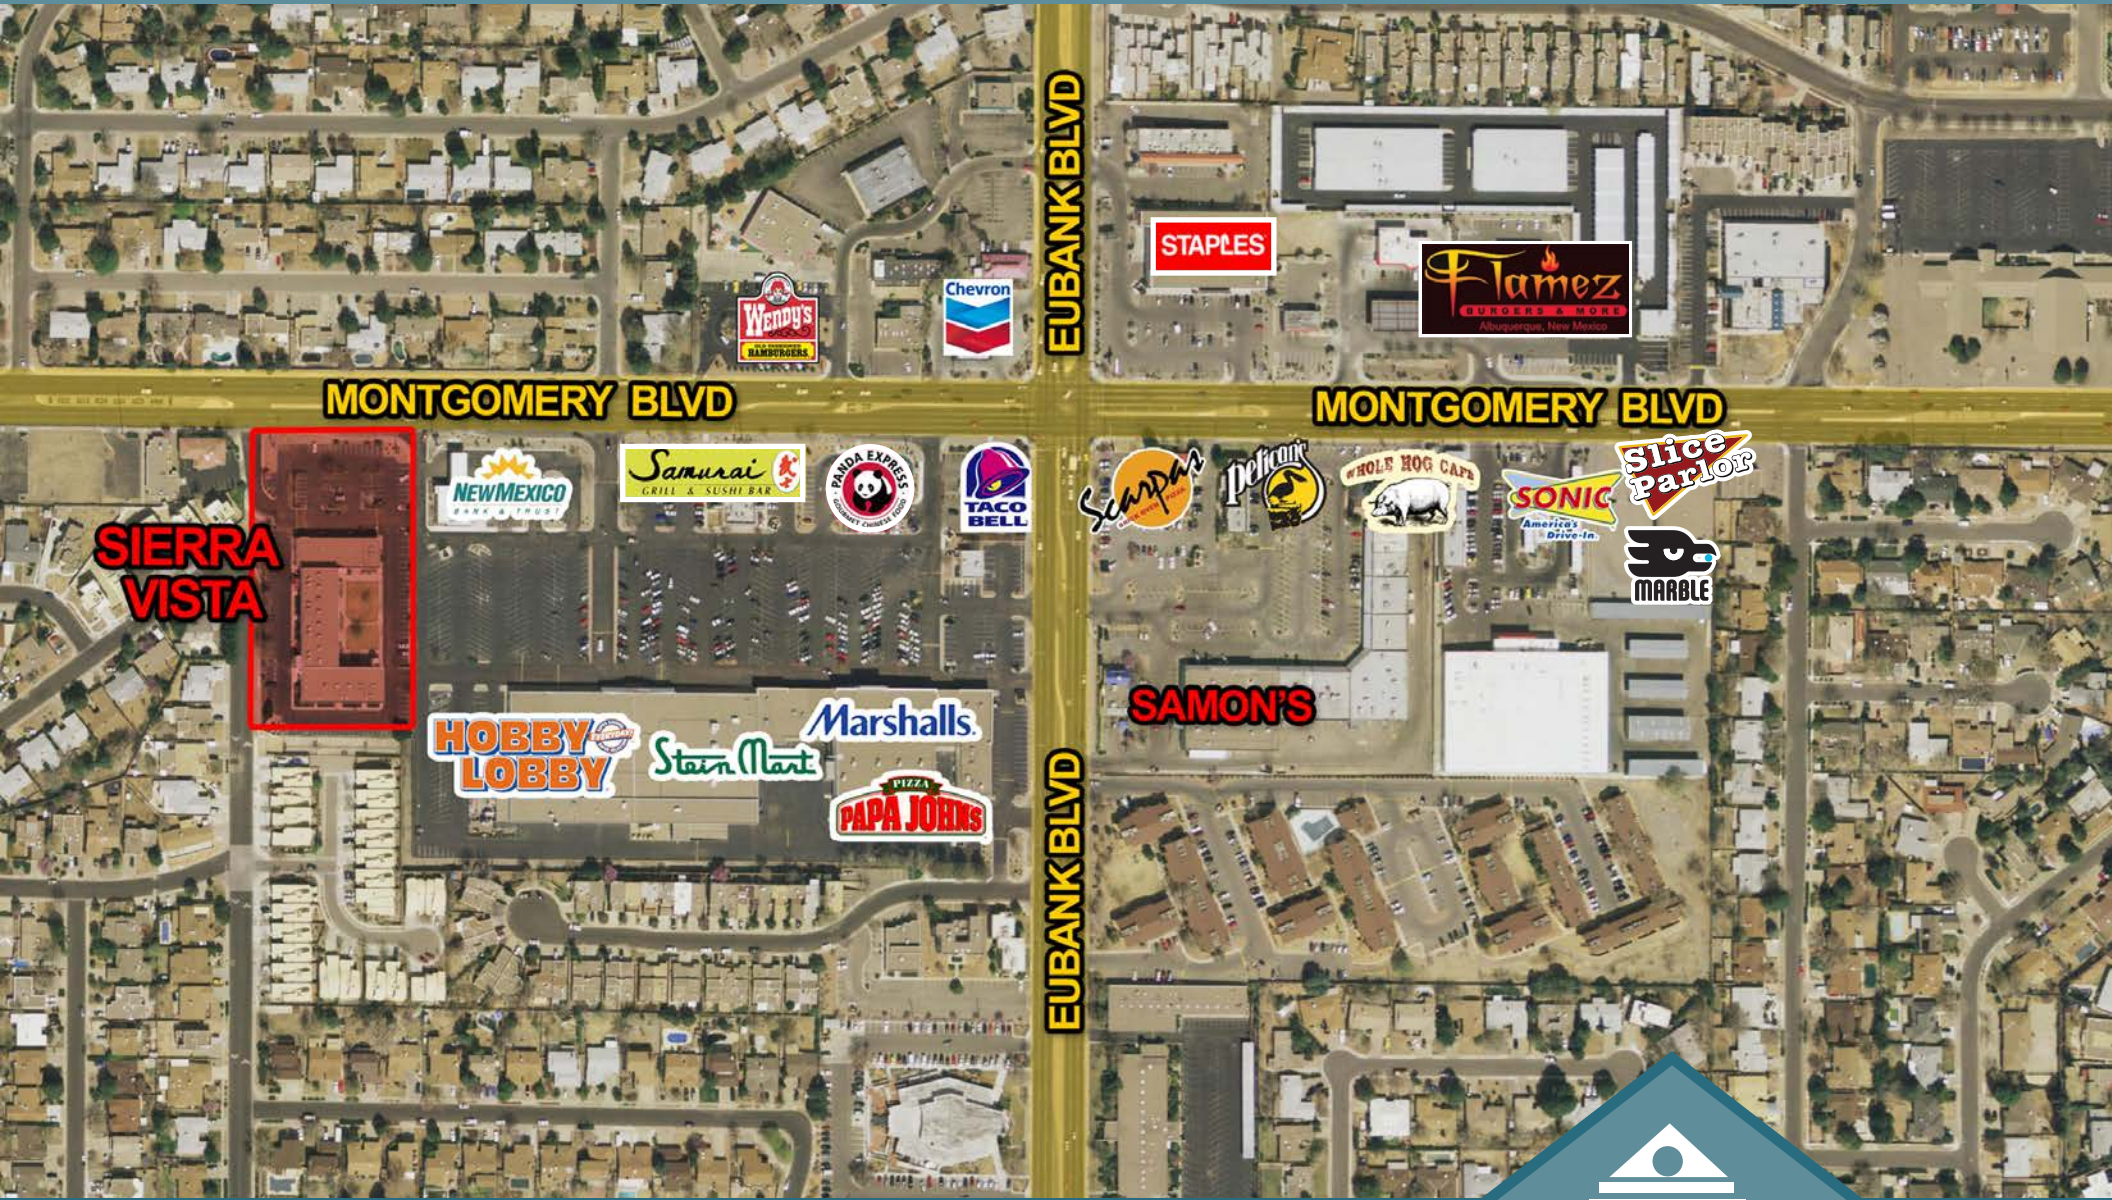

SIERRA VISTA 9400 MONTGOMERY BLVD

AREA OVERVIEW

SCOTT THROCKMORTON, SIOR

SCOTT@ARGUSINVESTMENTREALTY.COM

505.855.7602

STACEY NENNINGER, CCIM

STACEY@ARGUSINVESTMENTREALTY.COM

505.855.7608